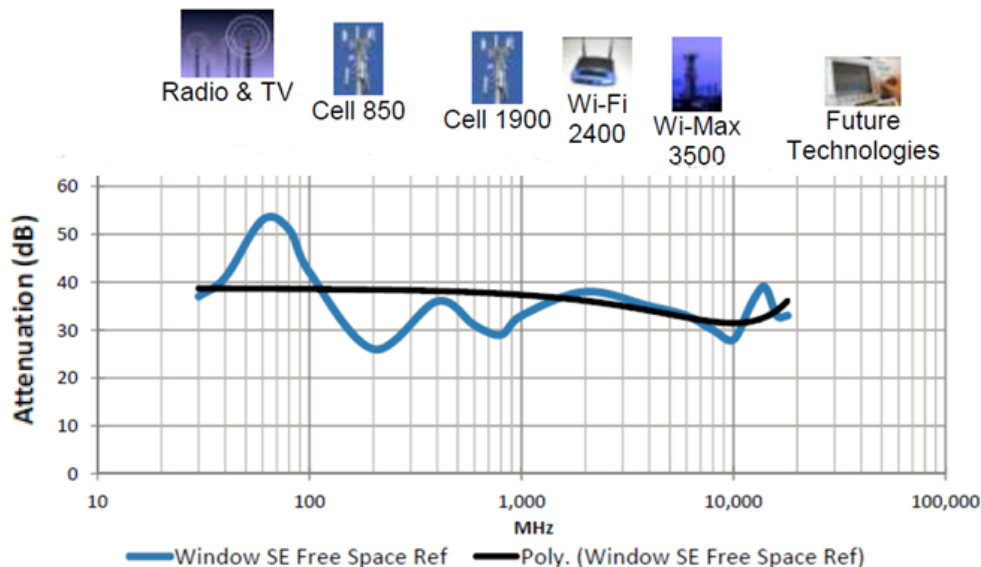

Shielding Effectiveness: Signal Protect - Clear

dB Shielding Table

- 10dB = 90%
- 15dB = 97%
- 20dB = 99%
- 25dB = 99.7%
- 30dB = 99.9%
- 35dB = 99.97%
- 40dB = 99.99%
- 45dB = 99.997%
- 50dB = 99.999%
- 55dB = 99.9997%

RF Sources

Baby Monitor	1900 MHz
Bluetooth	2400 MHz
Cellular	900-2600 MHz
DECT Phone	1900 MHz
FM Radio	88-108 MHz
Microwave Oven	2450 MHz
Smart Meter	900 MHz
TV Towers DTV	54-698 MHz
WiFi Router	2400-5100 MHz
WiMax	3500 MHz